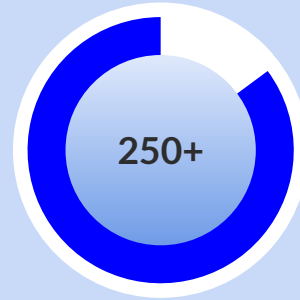

Highest Internship Offered

Average CTC

2021 Passout Batch Highlights

Job Offers

Recruiters

Highest CTC Offered

Average CTC

2020 Passout Batch Highlights

Job Offers

Recruiters

Highest CTC Offered

Average CTC

Thank you

The image features a light blue background with two prominent diagonal stripes. The upper stripe is red, and the lower stripe is blue. Both stripes are separated from the background by a thin white border. The stripes run from the top-left towards the bottom-right of the frame.