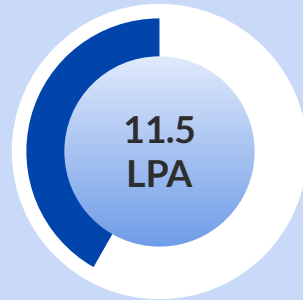

Highest Internship Offered

Average CTC

2021 Passout Batch Highlights

Job Offers

Recruiters

Highest CTC Offered

Average CTC

2020 Passout Batch Highlights

Job Offers

Recruiters

Highest CTC Offered

Average CTC

Thank you

The image features a light blue background with two prominent diagonal stripes. The upper stripe is red, and the lower stripe is blue. Both stripes are separated from the background by a thin white border. The stripes run from the top-left towards the bottom-right of the frame.