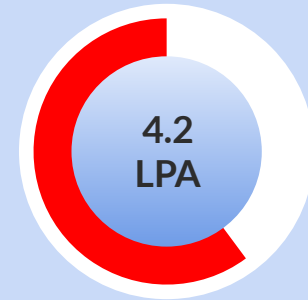

Highest Internship Offered

Average CTC

2021 Passout Batch Highlights

Job Offers

Recruiters

Highest CTC Offered

Average CTC

2020 Passout Batch Highlights

Job Offers

Recruiters

Highest CTC Offered

Average CTC

Thank you

The image features a light blue background with two prominent diagonal stripes. The upper stripe is red, and the lower stripe is blue. Both stripes are separated from the background by a thin white border. The stripes run from the top-left towards the bottom-right of the frame.