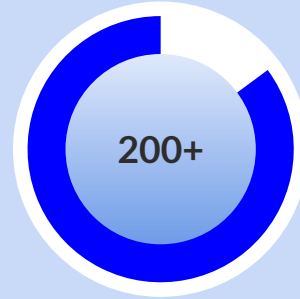

Placement snippets
of last 3 years

Table of Contents

- 2022 Passout Batch Highlights
- 2021 Passout Batch Highlights
- 2020 Passout Batch Highlights

2022 Passout Batch Highlights

Job Offers

Recruiters

Highest CTC Offered

Highest Internship Offered

Average CTC

2021 Passout Batch Highlights

Job Offers

Recruiters

Highest CTC Offered

Average CTC

2020 Passout Batch Highlights

Job Offers

Recruiters

Highest CTC Offered

Average CTC

Thank you

The image features a light blue background with two prominent diagonal stripes. The upper stripe is red, and the lower stripe is blue. Both stripes are separated from the background by a thin white border. The stripes run from the top-left towards the bottom-right of the frame.