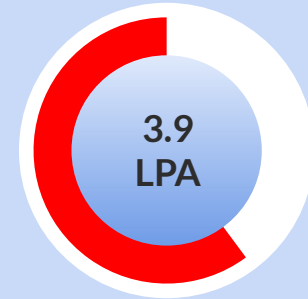

Highest Internship Offered

Average CTC

2021 Passout Batch Highlights

Job Offers

Recruiters

Highest CTC Offered

Average CTC

2020 Passout Batch Highlights

Job Offers

Recruiters

Highest CTC Offered

Average CTC

Thank you

The image features a light blue background with two prominent diagonal stripes. The upper stripe is red, and the lower stripe is blue. Both stripes are separated from the background by a thin white border. The stripes run from the top-left towards the bottom-right of the frame.